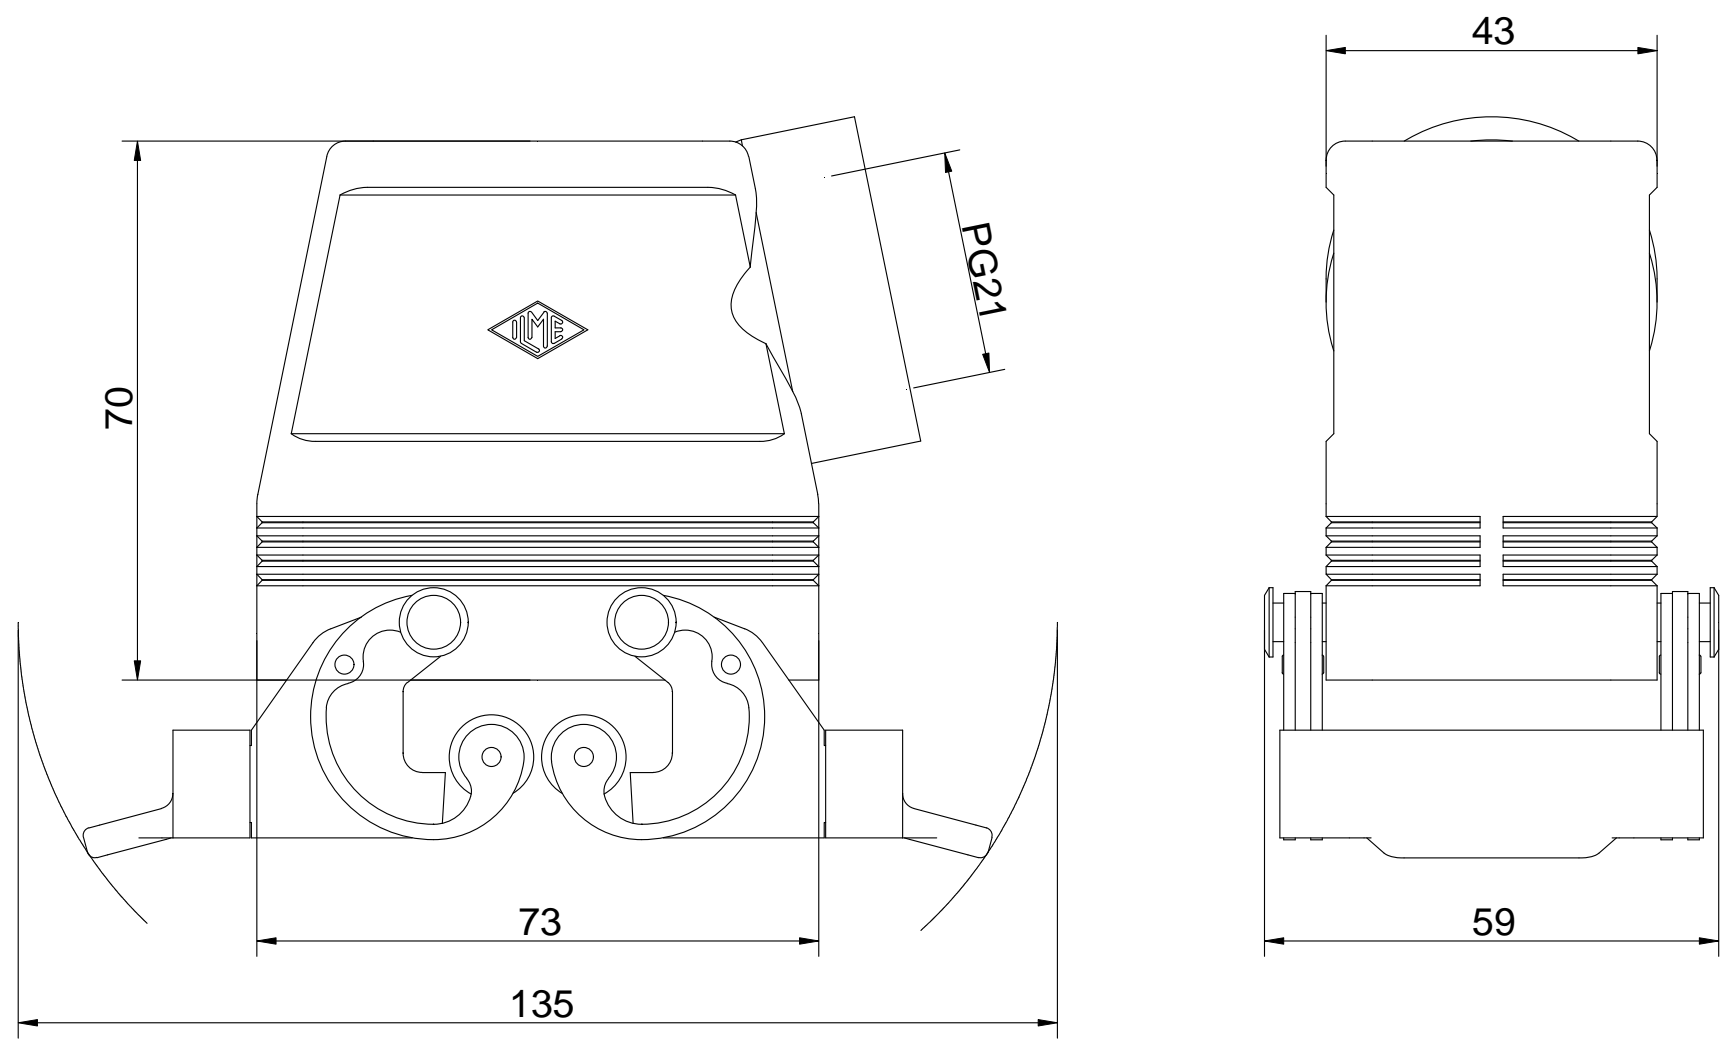

Diritti riservati All rights reserved

Date 14.12.2006	CMAO 03 X		Scale
Sign.	hood side entry with 2 lev. PG21 ins. 1:1		1:1